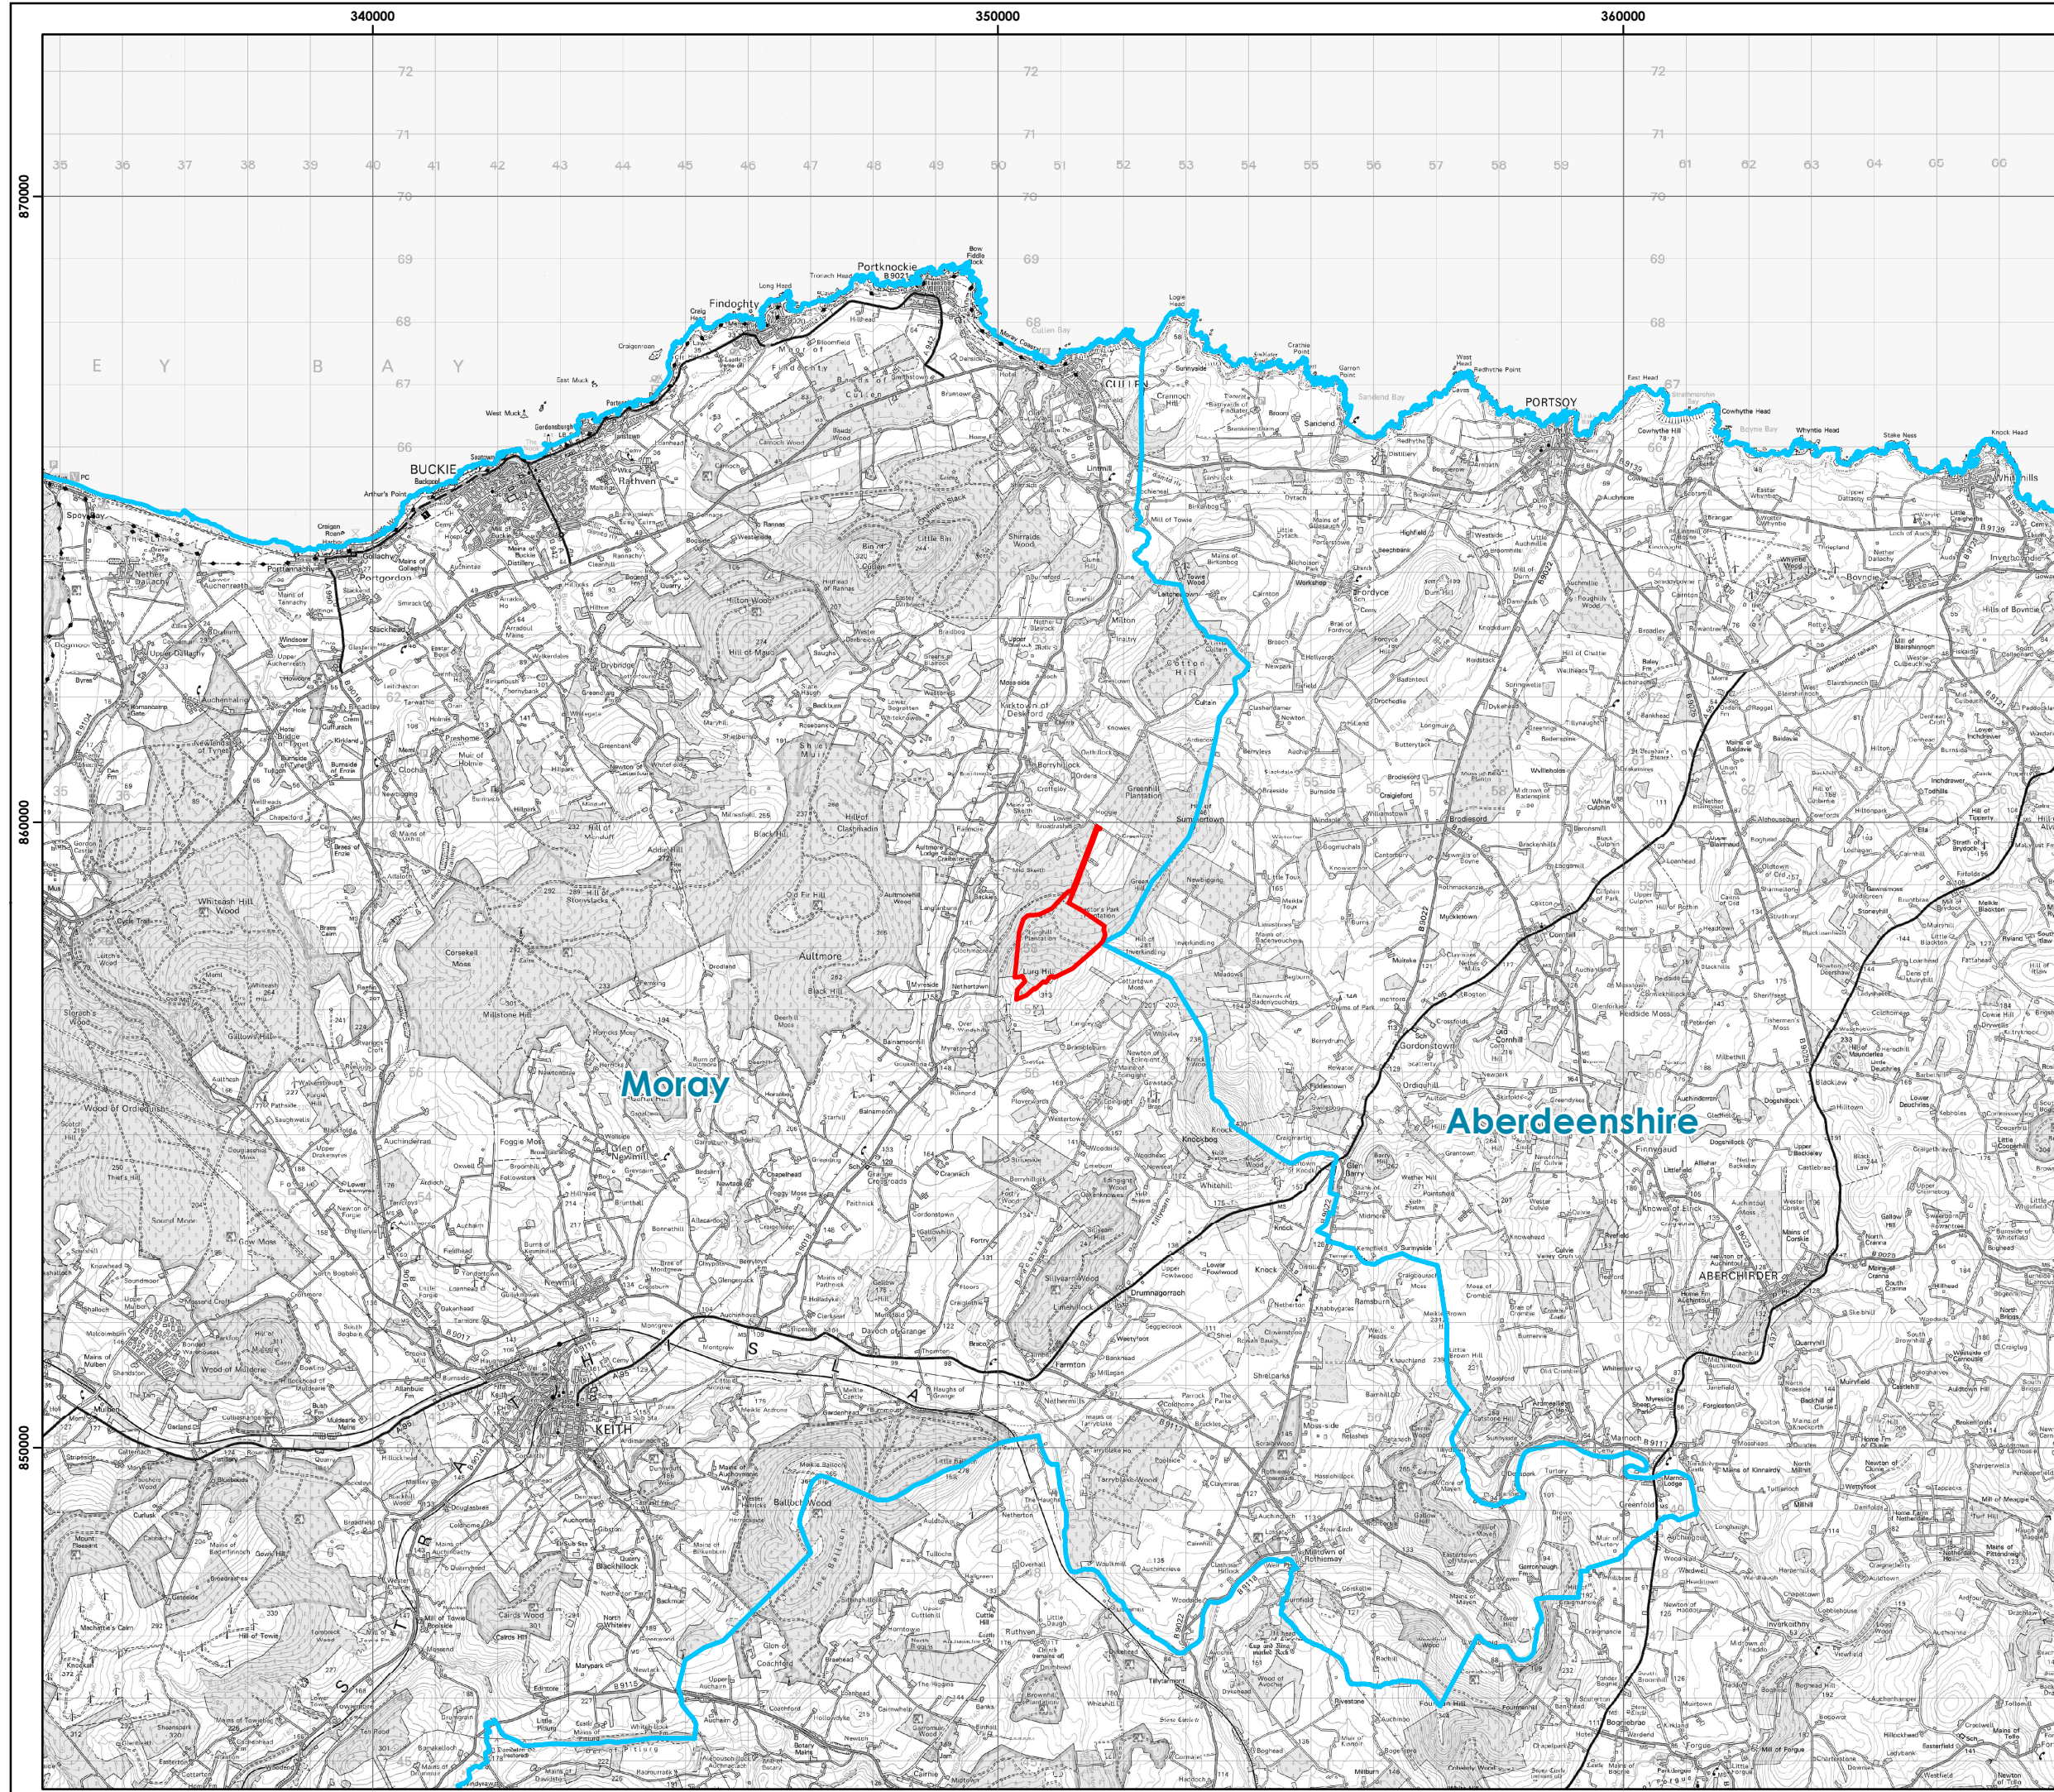

Lurg Hill Wind Farm

Figure 1
Site Location

- Key**
- Local authority boundary
 - Site boundary

atmos
CONSULTING

Scale @ A3:
1:100,000

© Crown copyright 2020. All rights reserved.
Ordnance survey licence number 100048146.